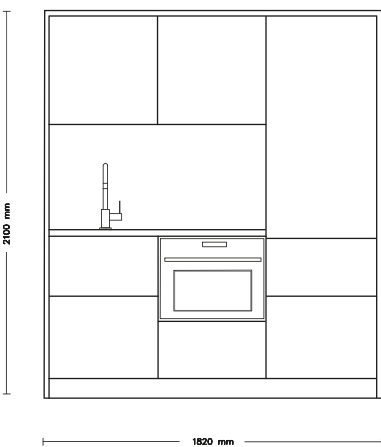

Model K-30

1. Battery FRANKE
2. Hood GLOBALO
3. Dishwasher Mini ELECTROLUX
4. Refrigerator ELECTROLUX
5. Microwave ELECTROLUX
6. Induction hob ELECTROLUX

Countertop, sink and wall panel made of CORIAN as one element.