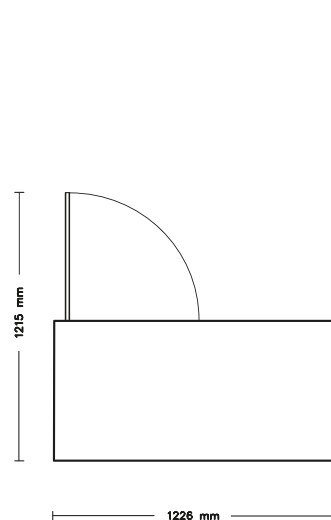

Model K-10

1. Hood GLOBALO
2. Sink TEKA
3. Battery FRANKE
4. Induction hob ELECTROLUX
5. Refrigerator ELECTROLUX