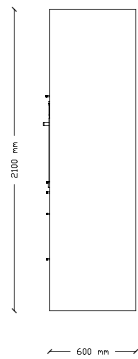

Model K-70

1. Battery Krakow Armatura
2. Sink TEKA
3. Induction hob ELECTROLUX
4. Hood GLOBALO
5. Refrigerator ELECTROLUX

choose from **1950 COLORS**

The furniture are available with acrylic, laminated, veneered or MDF fronts with matte or gloss finishes.