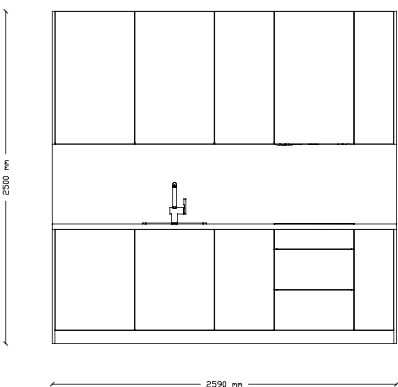

Model K-70

1. Battery Krakow Armatura
2. Sink TEKA
3. Induction hob ELECTROLUX
4. Hood GLOBALO
5. Refrigerator ELECTROLUX