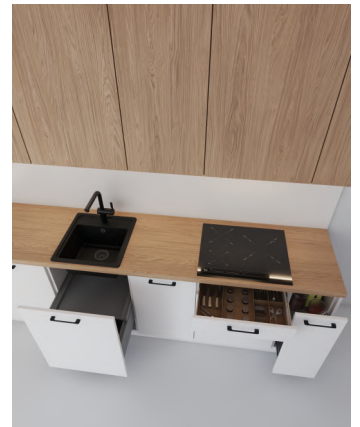

Your furniture is delivered complete, fully equipped and ready for installation. Mini Kitchens consist of cabinets, countertops, plumbing fixtures (sink, faucet, siphon), selected appliances, lighting and all necessary assembly and installation equipment.

Model K-70

1. Battery Krakow Armatura
2. Sink TEKA
3. Induction hob ELECTROLUX
4. Hood GLOBALO
5. Refrigerator ELECTROLUX

choose from **1950 COLORS**

The furniture are available with acrylic, laminated, veneered or MDF fronts with matte or gloss finishes.