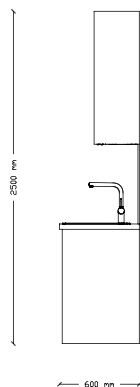

Model K-70

1. Battery Krakow Armatura
2. Sink TEKA
3. Induction hob ELECTROLUX
4. Hood GLOBALO
5. Refrigerator ELECTROLUX