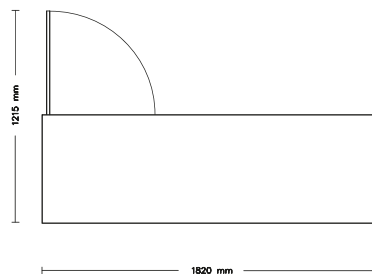

Model K-30

1. Battery FRANKE
2. Hood GLOBALO
3. Dishwasher Mini ELECTROLUX
4. Refrigerator ELECTROLUX
5. Microwave ELECTROLUX
6. Induction hob ELECTROLUX

Countertop, sink and wall panel made of CORIAN as one element.