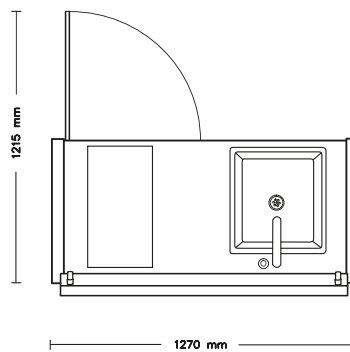

Model K-10

1. Hood GLOBALO
2. Sink TEKA
3. Battery FRANKE
4. Induction hob ELECTROLUX
5. Refrigerator ELECTROLUX

Model K-20

1. Battery TEKA - folds down, so the tabletop can be closed
2. Sink VIDA XL Stainless steel
3. Induction hob ELECTROLUX
4. Refrigerator ELECTROLUX