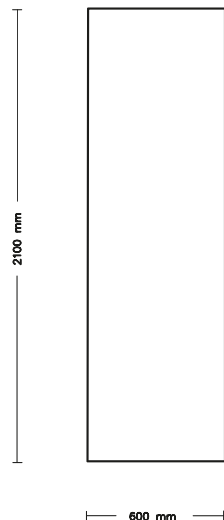

Model K-10

1. Hood GLOBALO
2. Sink TEKA
3. Battery FRANKE
4. Induction hob ELECTROLUX
5. Refrigerator ELECTROLUX