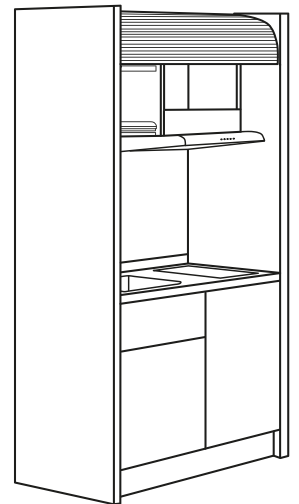

Model K-40

1. Microwave ELECTROLUX
2. Battery TEKA
3. Countertop and sink from stainless steel
4. Induction hob ELECTROLUX
5. Hood VDB slim
6. Refrigerator ELECTROLUX