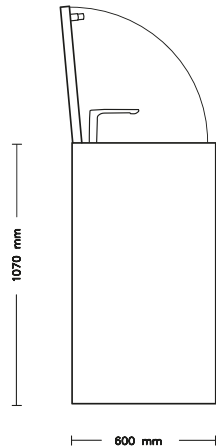

Model K-10

1. Hood GLOBALO
2. Sink TEKA
3. Battery FRANKE
4. Induction hob ELECTROLUX
5. Refrigerator ELECTROLUX

Model K-20

1. Battery TEKA - folds down, so the tabletop can be closed
2. Sink VIDA XL Stainless steel
3. Induction hob ELECTROLUX
4. Refrigerator ELECTROLUX