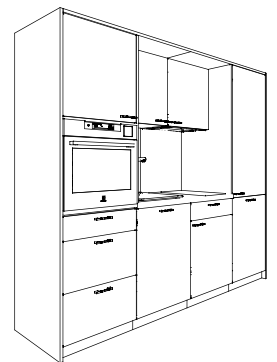

Model K-30

1. Battery FRANKE
2. Hood GLOBALO
3. Dishwasher Mini ELECTROLUX
4. Refrigerator ELECTROLUX
5. Microwave ELECTROLUX
6. Induction hob ELECTROLUX

Countertop, sink and wall panel made of CORIAN as one element.

Model K-70

1. Battery Krakow Armatura
2. Sink TEKA
3. Induction hob ELECTROLUX
4. Hood GLOBALO
5. Refrigerator ELECTROLUX

choose from **1950 COLORS**

The furniture are available with acrylic, laminated, veneered or MDF fronts with matte or gloss finishes.