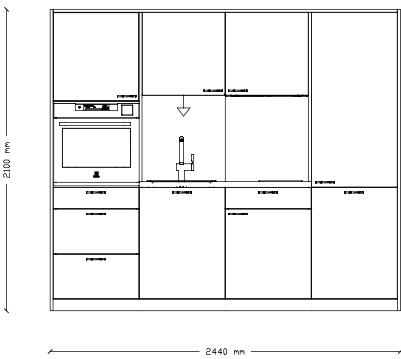

Model K-60

1. Battery BLANCO
2. Sink BLANCO
3. Induction hob ELECTROLUX
4. Hood GLOBALO
5. Refrigerator ELECTROLUX
6. Oven ELECTROLUX