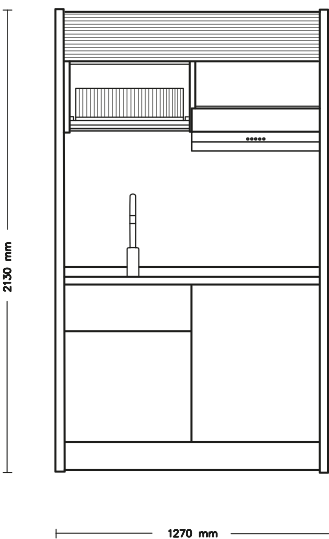

Model K-40

1. Microwave ELECTROLUX
2. Battery TEKA
3. Countertop and sink from stainless steel
4. Induction hob ELECTROLUX
5. Hood VDB slim
6. Refrigerator ELECTROLUX