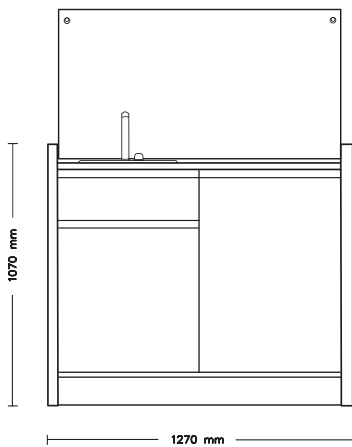

Model K-10

1. Hood GLOBALO
2. Sink TEKA
3. Battery FRANKE
4. Induction hob ELECTROLUX
5. Refrigerator ELECTROLUX

Model K-20

1. Battery TEKA - folds down, so the tabletop can be closed
2. Sink VIDA XL Stainless steel
3. Induction hob ELECTROLUX
4. Refrigerator ELECTROLUX