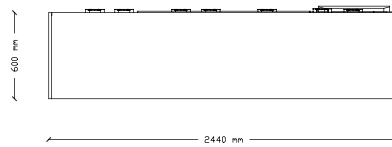

Model K-70

1. Battery Krakow Armatura
2. Sink TEKA
3. Induction hob ELECTROLUX
4. Hood GLOBALO
5. Refrigerator ELECTROLUX

choose from **1950 COLORS**

The furniture are available with acrylic, laminated, veneered or MDF fronts with matte or gloss finishes.