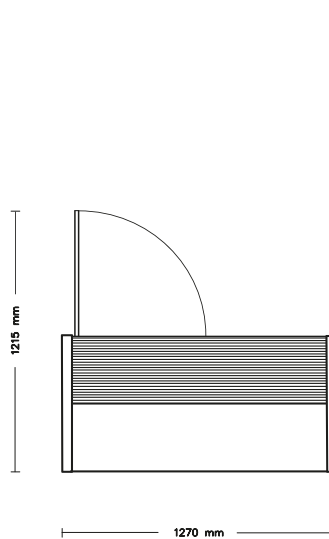

Model K-40

1. Microwave ELECTROLUX
2. Battery TEKA
3. Countertop and sink from stainless steel
4. Induction hob ELECTROLUX
5. Hood VDB slim
6. Refrigerator ELECTROLUX