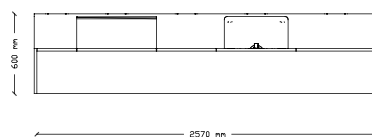

Model K-70

1. Battery Krakow Armatura
2. Sink TEKA
3. Induction hob ELECTROLUX
4. Hood GLOBALO
5. Refrigerator ELECTROLUX